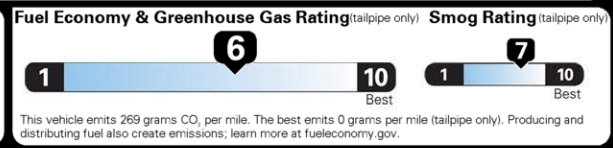

AUDIO & INFOTAINMENT
NissanConnect® powered by SiriusXM®+
Apple CarPlay®+
Android Auto™ +
8" Color Touchscreen Display Audio System w/ 6 Speakers
Sirius Eyes Free+
SiriusXM® with Advanced Audio Features+
Wi-Fi Hotspot+

EXTERIOR
17" Alloy Wheels
Intelligent Auto Headlights
Silver Roof Rails
SV Grade Badge

+For more information, see dealer, see dealer, owner's manual, or www.NissanUSA.com/connect/legal

++Optional equipment replaces standard equipment where applicable

**State laws may apply. Review before using

Manufacturer's Suggested Retail Base Price: $22,650.00

Options Included by Manufacturer
Splash Guards 220.00
Carpeted Floor Mats with Cargo Mat 235.00

DESTINATION CHARGES 1,365.00

Total* $24,470.00

EPA DOT Fuel Economy and Environment Gasoline Vehicle

Fuel Economy
33 MPG
combined city/hwy
31 city
36 highway
3.0 gallons per 100 miles

MIDSIZE CARS range from 15 to 132 MPG. The best vehicle rates 140 MPGe.

You save $1,500
in fuel costs over 5 years compared to the average new vehicle.

Annual fuel cost $1,650

fuelconomy.gov
Calculate personalized estimates and compare vehicles

GOVERNMENT 5-STAR SAFETY RATINGS DELIVERY

Overall Vehicle Score Not Rated
Based on the combined ratings of frontal, side and rollover. Should ONLY be compared to other vehicles of similar size and weight.

Frontal Crash Driver Passenger ★★★★★ ★★★★★
Based on the risk of injury in a frontal impact. Should ONLY be compared to other vehicles of similar size and weight.

Side Crash Front seat Rear seat Not Rated Not Rated
Based on the risk of injury in a side impact.

Rollover ★★★★★
Based on the risk of rollover in a single-vehicle crash.

VEHICLE COLORS:
EXT:FRESH POWDER
INT: CHARCOAL

FINAL ASSEMBLY POINT:
AGUAS(ABV.)MEX

TRANSPORT METHOD:
TRUCK

DEALER:
EMPIRE NISSAN
1377 KETTERING LOOP
ONTARIO CA
91761

Star ratings range from 1 to 5 stars (★★★★★) with 5 being the highest.
Source: National Highway Traffic Safety Administration (NHTSA)
www.safercar.gov or 1-888-327-4236

This Vehicle qualifies for Nissan's
Security+Plus Extended Protection Plan
The only service agreement backed by Nissan Extended Services North America!
Ask your dealer for details, or call 1-800-NISSAN-1 for more information

VIN: 3N1CP5CV7RL494986
EMS:50 STATE EMISSIONS
MDL:21114-494986 QM1-G
OPT: B-B92L92C03

20231102225159AS102C

*Does not include dealer installed options and accessories, local taxes or license fees. This label has been applied pursuant to federal law. Do not remove prior to delivery to the ultimate purchaser.

**Not actual Monroney Label. Provided for informational purposes only. Vehicle features, pricing and other information subject to change, may vary from actual vehicle content and/or Monroney label description. While Nissan makes reasonable efforts to ensure accuracy of information, Nissan is not responsible for changes, errors or omissions. See actual vehicle and/or verify information in question with your Nissan dealer.